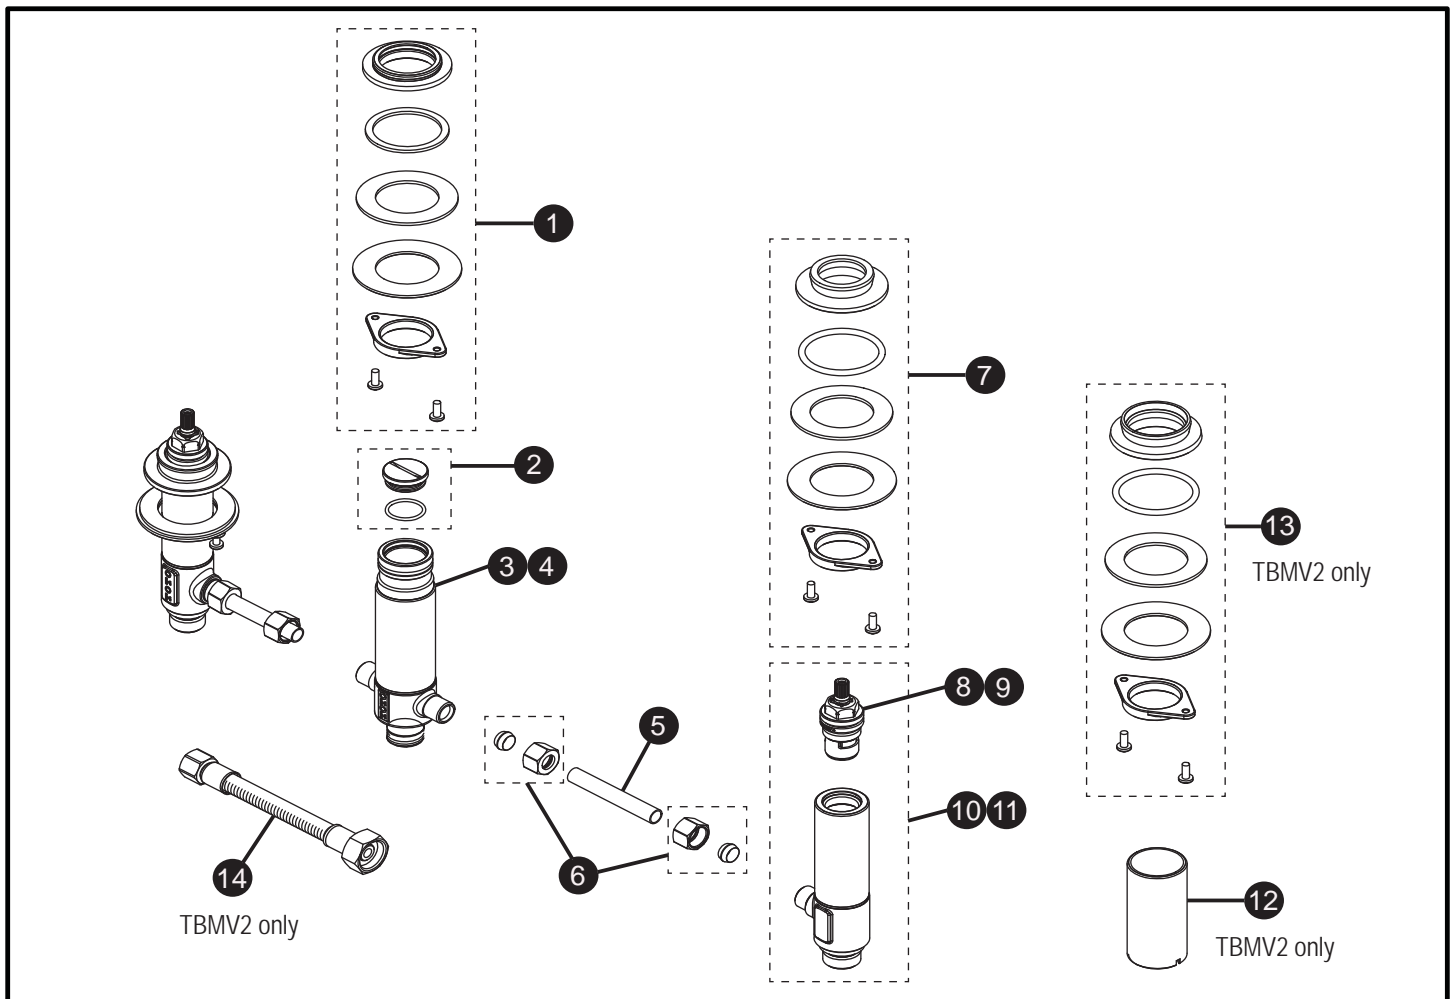

Three-Hole Roman Tub Rough-In  
Four-Hole Roman Tub Rough-In

Item	Part	Description
1	THP4891	Diverter Hardware Set
2	THP4892	Plug with O-ring
3	THP4940	Spout Adapter Tee, TBMT2
4	THP4941	Spout Adapter Tee, TBMV2
5	THP4894	Copper Tube, 6"
6	THP4893	Compression Fitting Sets (2 each)
7	THP4942	Mounting Hardware, Valve
8	THP4865	Cartridge, Hot
9	THP4864	Cartridge, Cold
10	THP4867	Valve Assembly, Hot
11	THP4866	Valve Assembly, Cold
12	THP4895	Mounting Pipe for Handshower Outlet
13	THP4943	Mounting Hardware, Handshower Outlet
14	THP4890	Leader Hose