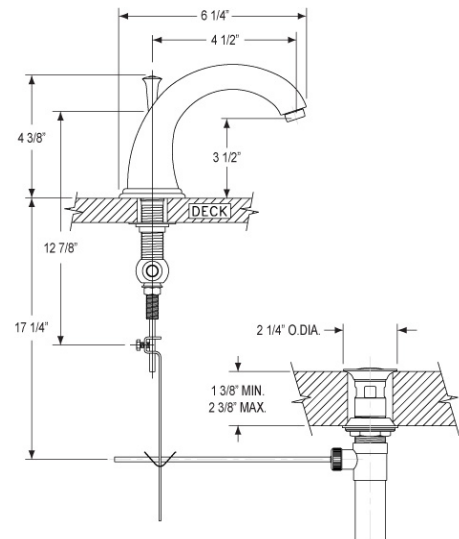

COLOR FINISHES

- Polished Nickel (K120A_014)
- Satin Nickel (K120A_015)
- Pewter (K120A_15A)
- Polished Chrome (K120A_026)
- Polished Brass (K120A_003)
- Polished Brass Antiqued (K120A_007)
- Satin Brass (K120A_004)
- Polished Gold (K120A_025)
- Polished Gold Antiqued (K120A_25D)
- Satin Gold (K120A_024)
- Satin Gold Antiqued (K120A_24D)
- Satin Jeweler's Gold (K120A_24J)
- Old English Brass (K120A_OEB)
- Antique Brass (K120A_047)
- Antique Bronze (K120A_11B)

Image shown may not be in the finish selected