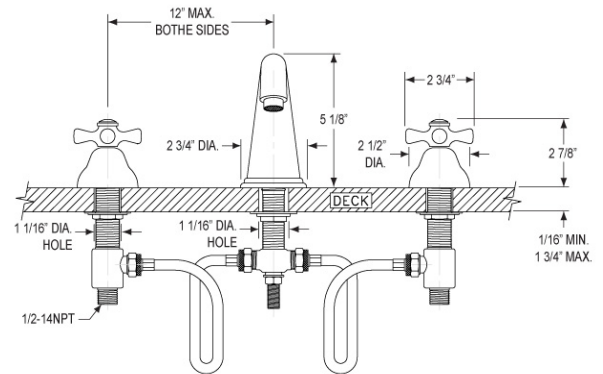

COLOR FINISHES

- Polished Nickel (K120A_014)
- Satin Nickel (K120A_015)
- Pewter (K120A_15A)
- Polished Chrome (K120A_026)
- Polished Brass (K120A_003)
- Polished Brass Antiqued (K120A_007)
- Satin Brass (K120A_004)
- Polished Gold (K120A_025)
- Polished Gold Antiqued (K120A_25D)
- Satin Gold (K120A_024)
- Satin Gold Antiqued (K120A_24D)
- Satin Jeweler's Gold (K120A_24J)
- Old English Brass (K120A_OEB)
- Antique Brass (K120A_047)
- Antique Bronze (K120A_11B)

Image shown may not be in the finish selected