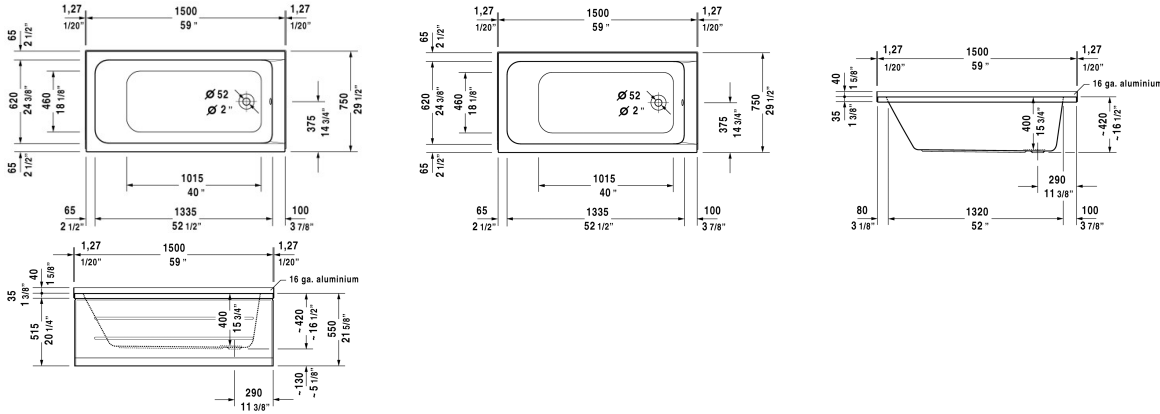

**D-Code Bathtub with metal flange right, individually packed # 70009500000094**

| < 59" Inch > |

Bathtub with metal flange right, individually packed	Dimension	Weight	Order number
rectangle, built-in, outlet in foot area, with metal flange right, drain right, cUPC listed, 1/4" sanitary acrylic			
<b>Colors</b>			
00 White			
<b>Variant</b>			
Base tub	59" x 29 1/2" Inch	38.5 lb	70009500000094
<b>Infobox</b>	Minimum purchase quantity 35 pieces. Left and right flange may be combined for quantity requirement.		
<b>Suitable products</b>			
Cable-driven waste and overflow ,			790220
Bathtub anchors for mounting and support of D-Code bathtubs and shower trays, 3 pieces,			790125
Support frame (included), for bathtubs,			790133

All drawings contain the necessary measurements which are subject to standard tolerances. They are stated in inch & mm and are non-binding. Exact measurements, in particular for customized installation scenarios, can only be taken from the finished ceramic piece.