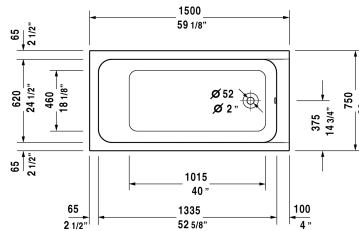

D-Code Bathtub, individually packed # 70009500000092

| < 59" Inch > |

Bathtub, individually packed	Dimension	Weight	Order number
rectangle, built-in, outlet in foot area, cUPC listed, 1/4" sanitary acrylic			
Colors			
00 White			
Variant			
Base tub	59" x 29 1/2" Inch	38.5 lb	70009500000092
Suitable products			
Tile flange ,			790112
Cable-driven waste and overflow ,			790220
Bathtub anchors for mounting and support of D-Code bathtubs and shower trays, 3 pieces,			790125
Support frame (included), for bathtubs,			790133

All drawings contain the necessary measurements which are subject to standard tolerances. They are stated in inch & mm and are non-binding. Exact measurements, in particular for customized installation scenarios, can only be taken from the finished ceramic piece.