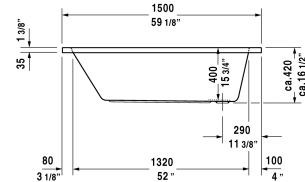

D-Code Bathtub, individually packed # 70009500000092

| < 59" Inch > |

Bathtub, individually packed	Dimension	Weight	Order number
rectangle, built-in, outlet in foot area, cUPC listed, 1/4" sanitary acrylic			
Colors			
00 White			
Variant			
Base tub	59" x 29 1/2" Inch	38.5 lb	70009500000092
Suitable products			
Tile flange ,			790112
Cable-driven waste and overflow ,			790220
Bathtub anchors for mounting and support of D-Code bathtubs and shower trays, 3 pieces,			790125
Support frame (included), for bathtubs,			790133

All drawings contain the necessary measurements which are subject to standard tolerances. They are stated in inch & mm and are non-binding. Exact measurements, in particular for customized installation scenarios, can only be taken from the finished ceramic piece.