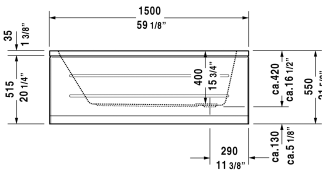

D-Code Bathtub, individually packed # 70009500000092

| < 59" Inch > |

Bathtub, individually packed	Dimension	Weight	Order number
rectangle, built-in, outlet in foot area, cUPC listed, 1/4" sanitary acrylic			
Colors			
00 White			
Variant			
Base tub	59" x 29 1/2" Inch	38.5 lb	70009500000092
Suitable products			
Tile flange ,			790112
Cable-driven waste and overflow ,			790220
Bathtub anchors for mounting and support of D-Code bathtubs and shower trays, 3 pieces,			790125
Support frame (included), for bathtubs,			790133

All drawings contain the necessary measurements which are subject to standard tolerances. They are stated in inch & mm and are non-binding. Exact measurements, in particular for customized installation scenarios, can only be taken from the finished ceramic piece.