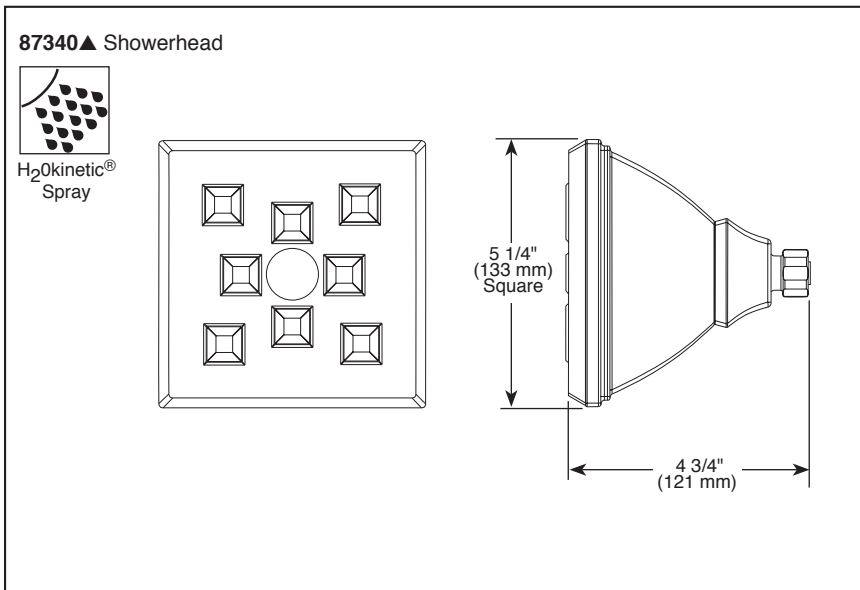

87340▲

Submitted Model No.: _____

Specific Features: _____

▲ Designate proper finish suffix

BRIZO®

SHOWERHEAD

■ Vesi® Bath Collection

FEATURES:

- H₂O Kinetic Technology® single function showerhead

STANDARD SPECIFICATIONS:

- Max. 1.75 gpm @ 80 psi, 6.6 L/min @ 550 kPa
- Finished sprayface matches shell finish
- Showerhead has 1/2"-14 NPSM female connection
- Wrench flats for tightening
- Showerhead ball nut pivots and rotates