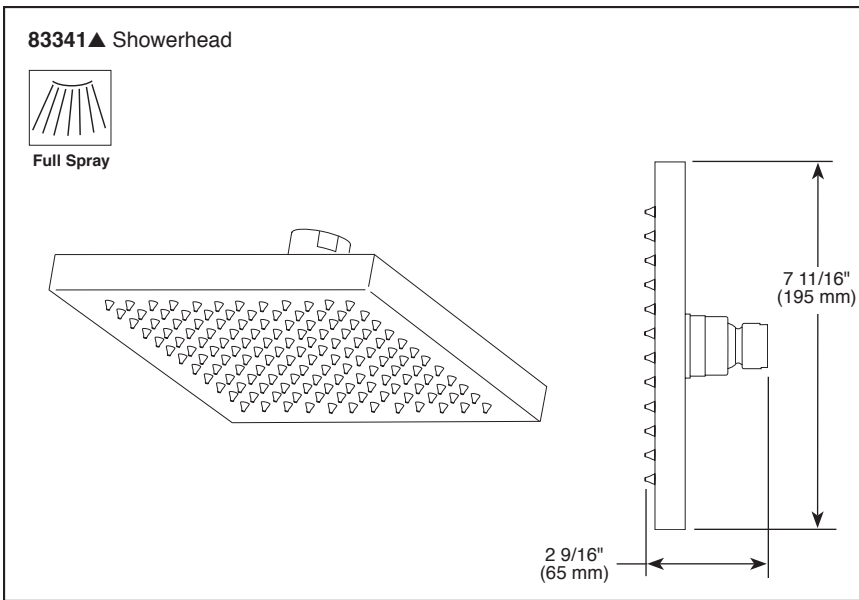

83341

Submitted Model No.: _____

Specific Features: _____

▲ Designate proper finish suffix

BRIZO®

SHOWERHEAD

■ Euro/Vesi® Showerhead

STANDARD SPECIFICATIONS:

- Standard 1/2" pipe fitting.
- Max. 2.50 gpm @ 80 psi, 9.5 L/min @ 550 kPa
- Wrench flats for tightening.
- Solid fabricated brass showerhead.
- Showerhead is intended for ceiling supply only. Ball connector rotates but does not pivot.
- Please also order RP48985 (6") or RP48986 (10") ceiling supply.