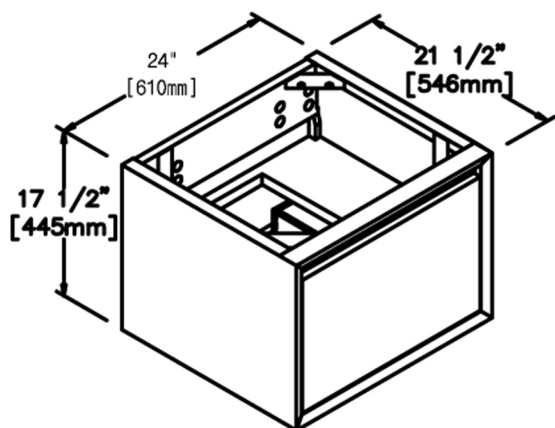

1525-WV24

24" Wall Mount Vanity

SPECIFICATION SHEET

Features

Materials: Poplar Solids with Hardwood Veneers

Drawers: 1

Drawer Boxes: 1/2" Solid Pine, English dovetail

Glides: Push open

Shelves: 1 (fixed)

Metal trim: 1-1/4" metal plate, powder coated Gunmetal Gray

Back panel: Fully covered

Side panels: 1" PB with Hardwood Veneers

Colors / Finish

1525-Glossy White