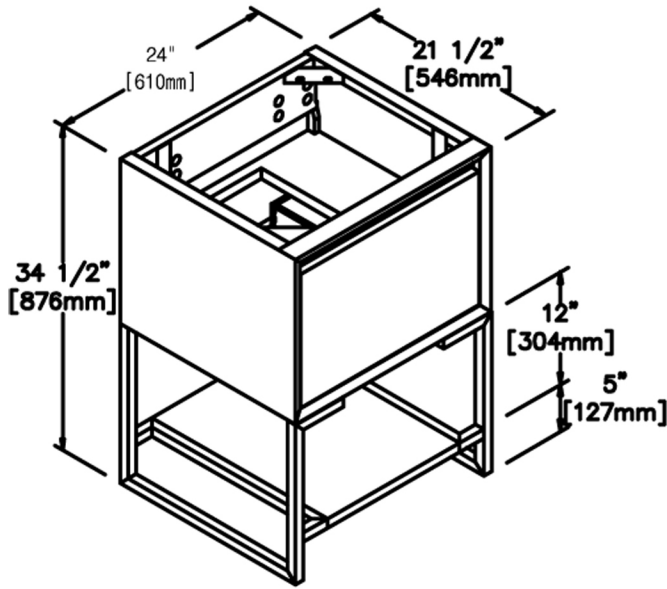

1525-V24 24" Vanity

SPECIFICATION SHEET

Features

Materials: Poplar Solids with Hardwood Veneers

Drawers: 1

Drawer Boxes: 1/2" Solid Pine, English dovetail

Glides: Push open

Shelves: 1 (concealed-fixed), 1 (open)

Metal trim: 1-1/4" metal plate, powder coated Gunmetal Gray

Metal legs: 1" Square tube, Powder-coated Gunmetal Gray

Back panel: Fully covered

Side panels: 1" PB with Hardwood Veneers

Colors / Finish

1525-Glossy White