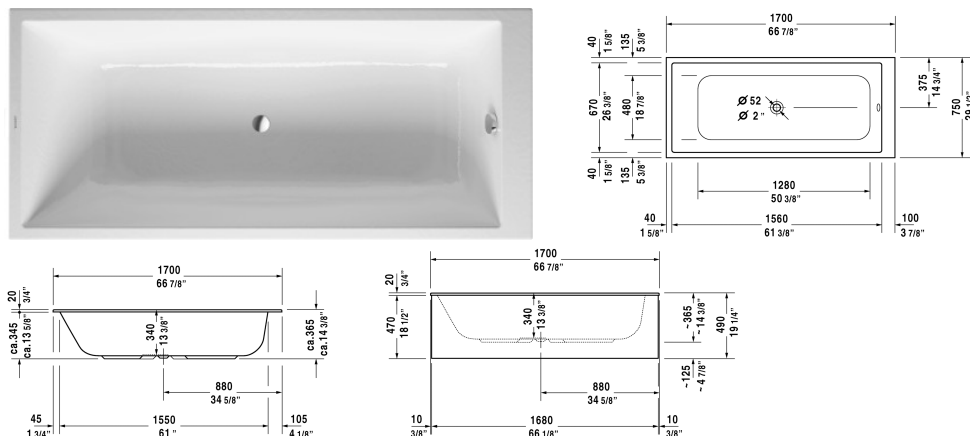

DuraStyle Bathtub # 700231000000090

| < 66 7/8" Inch > |

Bathtub	Dimension	Weight	Order number
rectangle, built-in or for panel, cUPC listed, 1/4" sanitary acrylic			
Colors			
00 White			
Variant			
Base tub	66 7/8" x 29 1/2" Inch	50.7 lb	700231000000090
Suitable panels			
Panel for corner left, for # 700231 (66 7/8" x 29 1/2") **	66 1/2" x 29 1/8" Inch		DS8947
Panel for corner right, for # 700231 (66 7/8" x 29 1/2") **	66 1/2" x 29 1/8" Inch		DS8946
Panel for back-to-wall, for # 700231 (66 7/8" x 29 1/2") **	66 1/2" x 29 1/8" Inch		DS8948
Panel for niche (alcove), for # 700231 (66 7/8" x 29 1/2") **	66 1/2" Inch		DS8949
Suitable products			
Tile flange ,			790112
Bathtub anchors for mounting and support of bathtubs and shower trays, 3 pieces,			790103
Support frame for acrylic bathtubs and shower trays, with length > 59", height-adjustable from 4 3/4" - 7 1/2", height-adjustable from 5 3/4" - 7 1/2", if a noise reduction set for shower trays is used, 3 pieces,			790105
Support frame height adjustable from 4 7/8" - 7 3/4", (included), for DuraStyle # 700231, 700233, Paiova # 700212 - 700215 and Paiova 5 # 700390, 700391,			790113
Stereo transducers (speakers) for bathtubs ,			791818
Waste and overflow for DuraStyle # 700231, 700233, outlet diameter 2", Chrome,			791212

DuraStyle Bathtub # 700231000000090

|< 66 7/8" Inch >|

All drawings contain the necessary measurements which are subject to standard tolerances. They are stated in inch & mm and are non-binding. Exact measurements, in particular for customized installation scenarios, can only be taken from the finished ceramic piece.