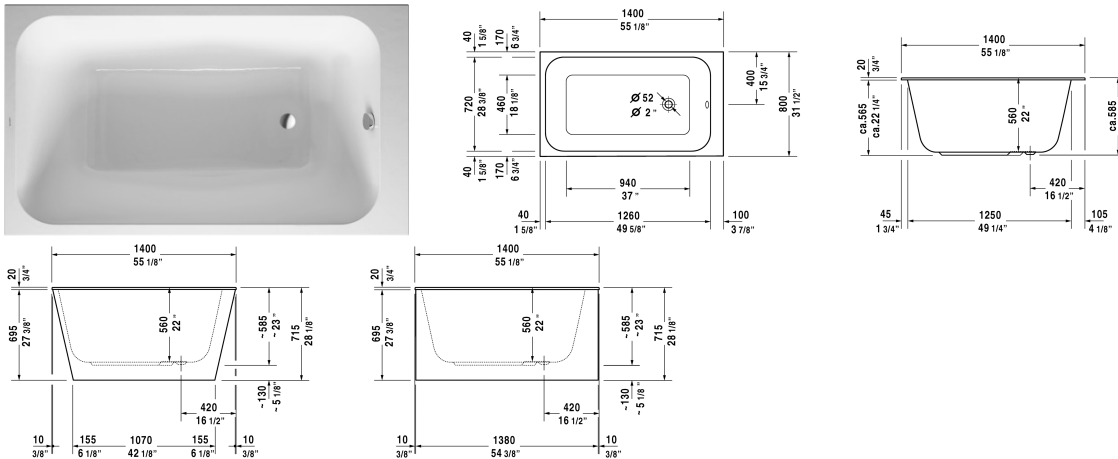

DuraStyle Bathtub # 700233000000090

| < 55 1/8" Inch > |

Bathtub	Dimension	Weight	Order number
rectangle, built-in or for panel, cUPC listed, 1/4" sanitary acrylic			
Colors			
00 White			
Variant			
Base tub	55 1/8" x 31 1/2" Inch	55.2 lb	700233000000090
Infobox			
Stereo transducers are not suitable for bathtubs with conical panel			
Suitable panels			
Panel for corner left, for # 700233 (55 1/8" x 31 1/2") ***	54 3/4" x 31 1/8" Inch		DS8953
Panel for corner right, for # 700233 (55 1/8" x 31 1/2") ***	54 3/4" x 31 1/8" Inch		DS8952
Panel for back-to-wall, for # 700233 (55 1/8" x 31 1/2") ***	54 3/4" x 31 1/8" Inch		DS8954
Panel for niche (alcove), for # 700233 (55 1/8" x 31 1/2") ***	54 3/4" Inch		DS8955
Panel for freestanding bathtub, conical, for # 700233 (55 1/8" x 31 1/2") ***	54 3/8" x 30 3/4" Inch		DS8951
Suitable products			
Tile flange ,			790112
Bathtub anchors for mounting and support of bathtubs and shower trays, 3 pieces,			790103

DuraStyle Bathtub # 700233000000090

|< 55 1/8" Inch >|

Support frame for acrylic bathtubs and shower trays, with length > 59", height-adjustable from 4 3/4" - 7 1/2", height-adjustable from 5 3/4" - 7 1/2", if a noise reduction set for shower trays is used, 3 pieces,	790105
Support frame height adjustable from 4 7/8" - 7 3/4", (included), for DuraStyle # 700231, 700233, Paiova # 700212 - 700215 and Paiova 5 # 700390, 700391,	790113
Stereo transducers (speakers) for bathtubs ,	791818
Waste and overflow for DuraStyle # 700231, 700233, outlet diameter 2", Chrome,	791212

All drawings contain the necessary measurements which are subject to standard tolerances. They are stated in inch & mm and are non-binding. Exact measurements, in particular for customized installation scenarios, can only be taken from the finished ceramic piece.