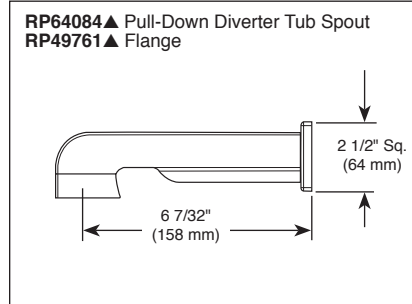

▲ Designate proper finish suffix

Brizo Kitchen & Bath Company reserves the right (1) to make changes in specifications and materials, and (2) to change or discontinue models, both without notice or obligation. Dimensions are for reference only. See current full-line price book or www.brizo.com for finish options and product availability.

BSP-B-T60080 Rev. L

Brizo Kitchen & Bath Company

55 E. 111th Street, Indianapolis, Indiana 46280
350 South Edgeware Road, St. Thomas, ON N5P 4L1
© 2018 Brizo Kitchen & Bath Company