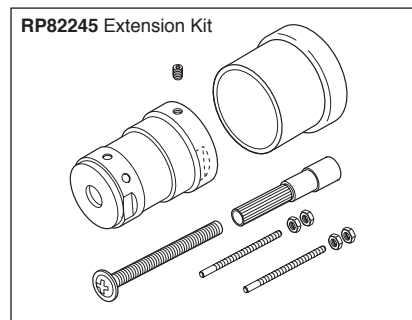

▲ Designate proper finish suffix

Brizo Kitchen & Bath Company reserves the right (1) to make changes in specifications and materials, and (2) to change or discontinue models, both without notice or obligation. Dimensions are for reference only. See current full-line price book or www.brizo.com for finish options and product availability.

BSP-B-T60080 Rev. L

Brizo Kitchen & Bath Company

55 E. 111th Street, Indianapolis, Indiana 46280
350 South Edgeware Road, St. Thomas, ON N5P 4L1
© 2018 Brizo Kitchen & Bath Company