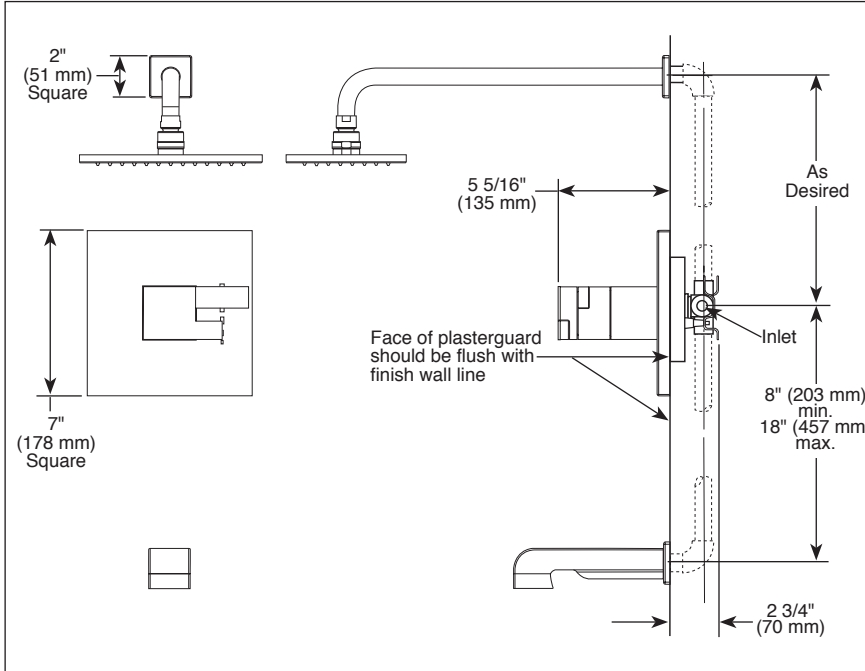

BRIZO®

TUB AND SHOWER FAUCET TRIM

Submitted Model No.: _____

Specific Features: _____

- Siderna® Bath Collection
- Valve Only (T60080)
- Shower Only (T60280)
- Tub/Shower (T60480)

FEATURES:

- TempAssure® thermostatic valve cartridge
- Escutcheon held in place by magnets. No exposed screws

STANDARD SPECIFICATIONS:

- Thermostatic wax element maintains the outlet temperature to $\pm 3.6^\circ\text{F}$
- Must also order MultiChoice® Universal rough valve body (R60000 Series)
- Back-to-back installation capability
- Lever volume control handle; temperature adjustment lever
- Graphics indicate hot/cold temperature adjustment
- Field adjustable to limit handle rotation into hot water zone
- All parts replaceable from the front of the valve
- Adjusts for up to 1" wall thickness, optional extension kit (RP82245) extends wall thickness up to an additional 1 3/4".
- Single function showerhead (81380-2.5) sold with T60280-2.5 and T60480-2.5 - 2.5 gpm @ 80 psi, 9.5 L/min @ 550 kPa
- Single function showerhead (81380) sold with T60280 and T60480 - 1.75 gpm @ 80 psi, 6.6 L/min @ 550 kPa
- Tub port maximum flow rate 8.6 gpm @ 60 psi with R60000-UNBX