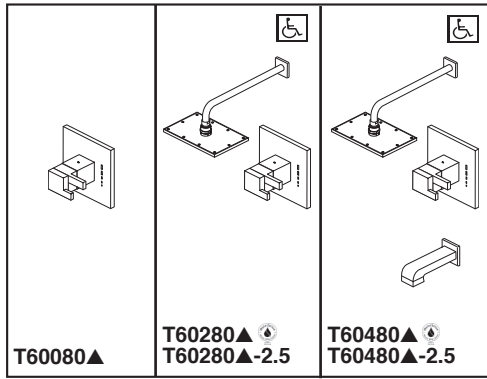

BRIZO®

TUB AND SHOWER FAUCET TRIM

Submitted Model No.: _____

Specific Features: _____

- Siderna® Bath Collection
- Valve Only (T60080)
- Shower Only (T60280)
- Tub/Shower (T60480)

FEATURES:

- TempAssure® thermostatic valve cartridge
- Escutcheon held in place by magnets. No exposed screws

STANDARD SPECIFICATIONS:

- Thermostatic wax element maintains the outlet temperature to $\pm 3.6^\circ\text{F}$
- Must also order MultiChoice® Universal rough valve body (R60000 Series)
- Back-to-back installation capability
- Lever volume control handle; temperature adjustment lever
- Graphics indicate hot/cold temperature adjustment
- Field adjustable to limit handle rotation into hot water zone
- All parts replaceable from the front of the valve
- Adjusts for up to 1" wall thickness, optional extension kit (RP82245) extends wall thickness up to an additional 1 3/4".
- Single function showerhead (81380-2.5) sold with T60280-2.5 and T60480-2.5 - 2.5 gpm @ 80 psi, 9.5 L/min @ 550 kPa
- Single function showerhead (81380) sold with T60280 and T60480 - 1.75 gpm @ 80 psi, 6.6 L/min @ 550 kPa
- Tub port maximum flow rate 8.6 gpm @ 60 psi with R60000-UNBX