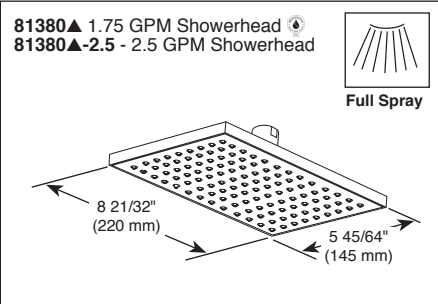

▲ Designate proper finish suffix

Brizo Kitchen & Bath Company reserves the right (1) to make changes in specifications and materials, and (2) to change or discontinue models, both without notice or obligation. Dimensions are for reference only. See current full-line price book or www.brizo.com for finish options and product availability.

BSP-B-T60080 Rev. L

Brizo Kitchen & Bath Company

55 E. 111th Street, Indianapolis, Indiana 46280
350 South Edgeware Road, St. Thomas, ON N5P 4L1
© 2018 Brizo Kitchen & Bath Company