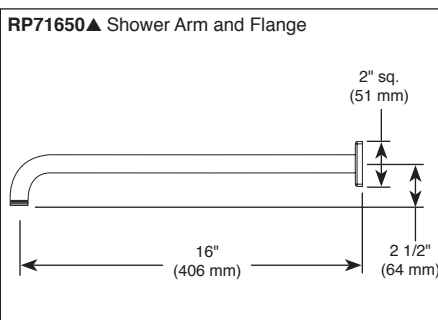

▲ Designate proper finish suffix

Brizo Kitchen & Bath Company reserves the right (1) to make changes in specifications and materials, and (2) to change or discontinue models, both without notice or obligation. Dimensions are for reference only. See current full-line price book or www.brizo.com for finish options and product availability.

BSP-B-T60080 Rev. L

Brizo Kitchen & Bath Company

55 E. 111th Street, Indianapolis, Indiana 46280
350 South Edgeware Road, St. Thomas, ON N5P 4L1
© 2018 Brizo Kitchen & Bath Company