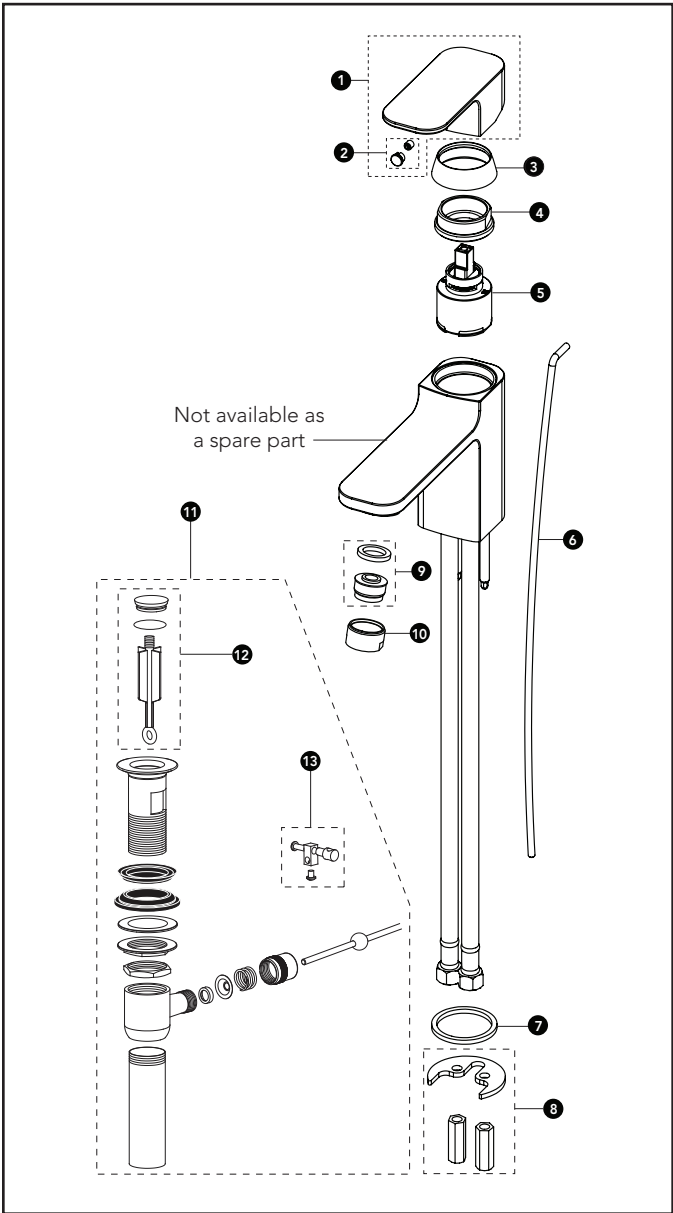

**Upton™
Single Handle Lavatory Faucet**

Item	Part	Description
1	THP4502##\$	Handle
2	THP4001##\$	Set Screw & Cap
3	THP4503##\$	Valve Cover
4	THP4003	Locking Ring
5	THP4504	Ceramic Cartridge
6	THP4495##\$	Lift Rod
7	THP4505	Foam Gasket
8	THP4497	Retaining Ring & Lock
9	THP4498	Aerator & Gasket
10	THP4499##\$	Aerator Housing
11	THP4010##\$	Drain Assembly
12	THP4011##\$	Drain Plunger
13	THP4012	Lift Rod Connector

LEGEND
##\$ = Denotes Finish
#CP = Polished Chrome
#BN = Brushed Nickel
#PN = Polished Nickel