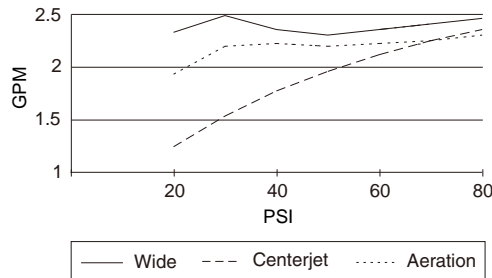

SPECIFICATIONS

BOOST™ 4" SHOWERHEAD

Model

D460048

Description

- 3 functions: wide, centerjet and aeration
- D-Force™ and Air Injection Technology
- Brass ball joint with polymer shell
- Easy-Glide™ selector ring
- Optimizes water intensity even at low pressures
- With 56 jets
- Maximum flow rate 2.5 gpm @ 80 psi

Flow Rate

Standards

- UPC/cUPC
- Energy policy act of 1992

Warranty

Danze products are covered by a manufacturer's limited "lifetime" warranty for manufacturing defects.

Finishes Available

- Chrome
- Other: Refer to Price List for additional finish