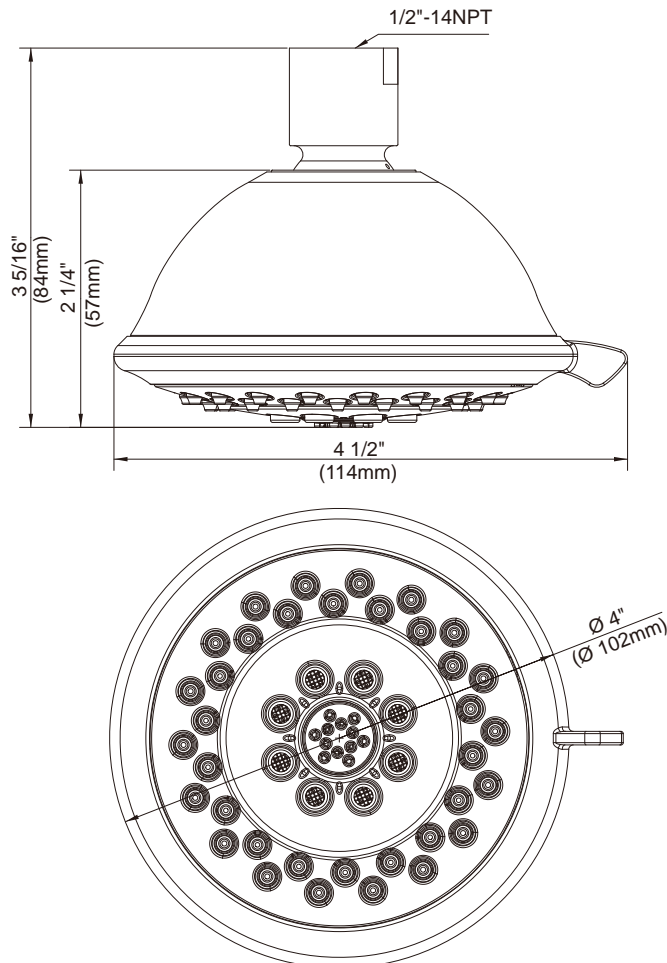

Finishes Available

- Chrome
- Other: Refer to Price List for additional finish