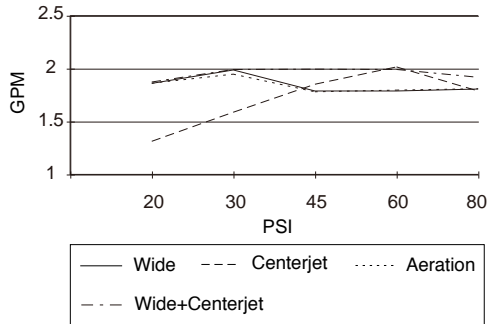

**SPECIFICATIONS**

**4" 514E FOUR-FUNCTION SHOWERHEAD**

**Model**

D460030

**Description**

- 4 functions: wide, centerjet, aeration and wide + centerjet
- D-Force™ and Air Injection Technology
- Brass ball joint with polymer shell
- Easy-Glide™ selector ring
- Optimizes water intensity even at low pressures
- With 56 jets
- Maximum flow rate 2.0 gpm @ 20 - 80 psi
- Uses 20% less water than a standard showerhead flowing at 2.5 GPM

**Flow Rate**

**Standards**

- UPC/cUPC
- Energy policy act of 1992

**Warranty**

Danze products are covered by a manufacturer's limited "lifetime" warranty for manufacturing defects.

**Finishes Available**

- Chrome
- Other: Refer to Price List for additional finish