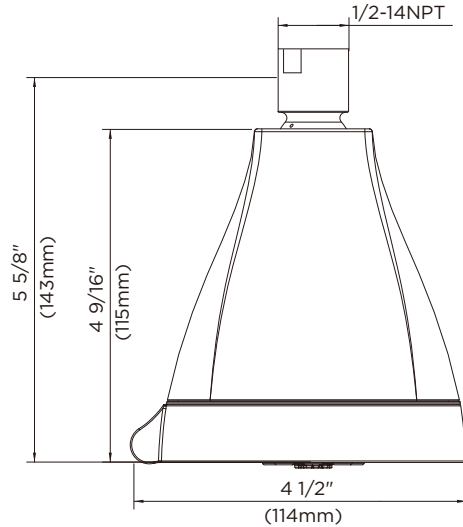

Finishes Available

- Chrome
- Other: Refer to Price List for additional finish