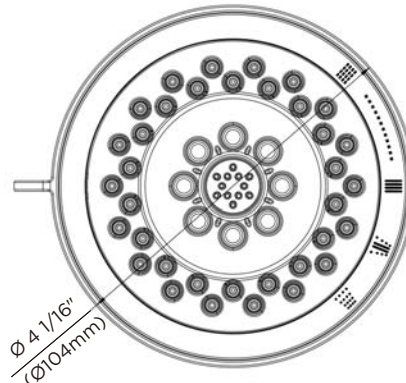

Finishes Available

- Chrome
- Other: Refer to Price List for additional finish