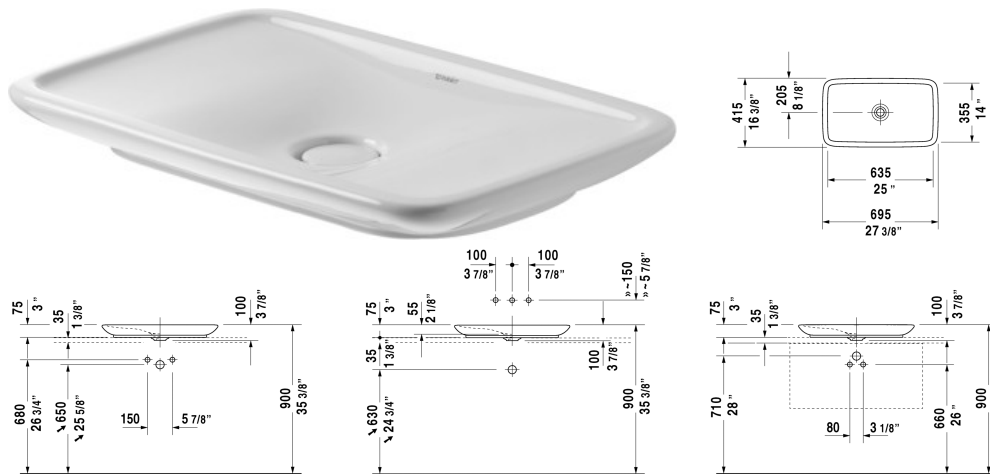

PuraVida Washbowl # 037070

| < 27 1/2" Inch > |

Washbowl	Dimension	Weight	Order number
ground, without overflow, without tap platform, fixings and ceramic covered slotted waste included, 27 1/2" Inch			
Colors			
00 White			
Variant			
Sanitary ceramics with the special WonderGliss surface finish will remain clean and attractive-looking for a long time to come. When ordering WonderGliss please add a "1" as eleventh digit to the model number.			
Design Siphon		3.3 lb	005036
Suitable products			
Vanity unit wall-mounted 1 pull-out compartment, countertop including one cut-out, for 1 above-counter basin central, 31 1/2" x 21 5/8" Inch	31 1/2" x 21 5/8" Inch		KT6694
Vanity unit wall-mounted 1 pull-out compartment, countertop including one cut-out, for 1 above-counter basin central, 39 3/8" x 21 5/8" Inch	39 3/8" x 21 5/8" Inch		KT6695
Vanity unit wall-mounted 1 pull-out compartment, countertop including one cut-out, for 1 above-counter basin central, 47 1/4" x 21 5/8" Inch	47 1/4" x 21 5/8" Inch		KT6696
Vanity unit wall-mounted 2 drawers, upper drawer including cut-out for siphon and siphon cover, countertop including one cut-out, for 1 above-counter basin central, 31 1/2" x 21 5/8" Inch	31 1/2" x 21 5/8" Inch		KT6654