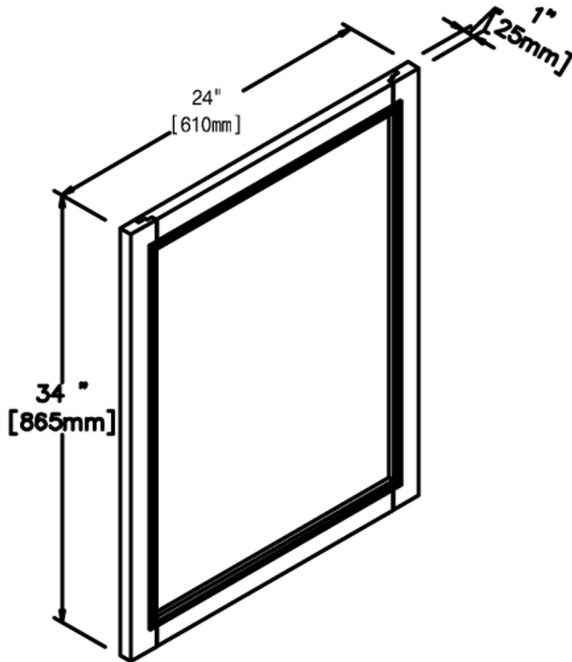

1525-M24

24" Mirror

SPECIFICATION SHEET

Features

Materials: Poplar Solids with Hardwood Veneers
 Mirror metal trim: Powder-coated Gunmetal Gray
 Metal trim: 1/4" Solid metal
 Mirror: No bevel
 Glass: 19-1/4" x 29-1/4"