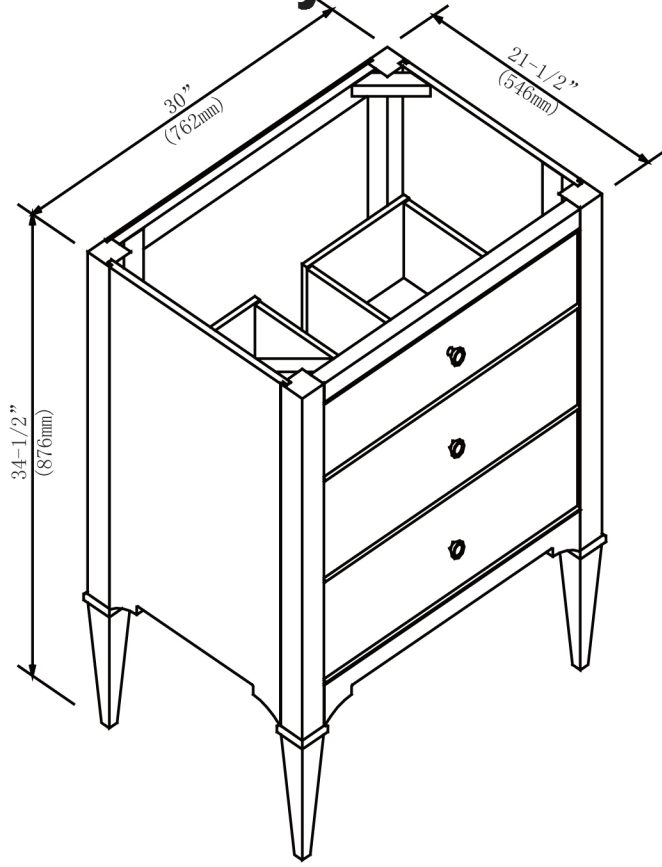

1510-V30 30" Vanity

SPECIFICATION SHEET

Features

- Materials: Hackberry with Oak veneers
- Drawers: 2
- Drawer Boxes: 1/2" solid pine, four-sided English dovetail
- Glides: Soft closing
- Hardware: Polished Nickel
- Back panel: Fully covered
- Side panels: 5/8" MDF with Oak Veneers

Colors / Finish

1510-Light Gray