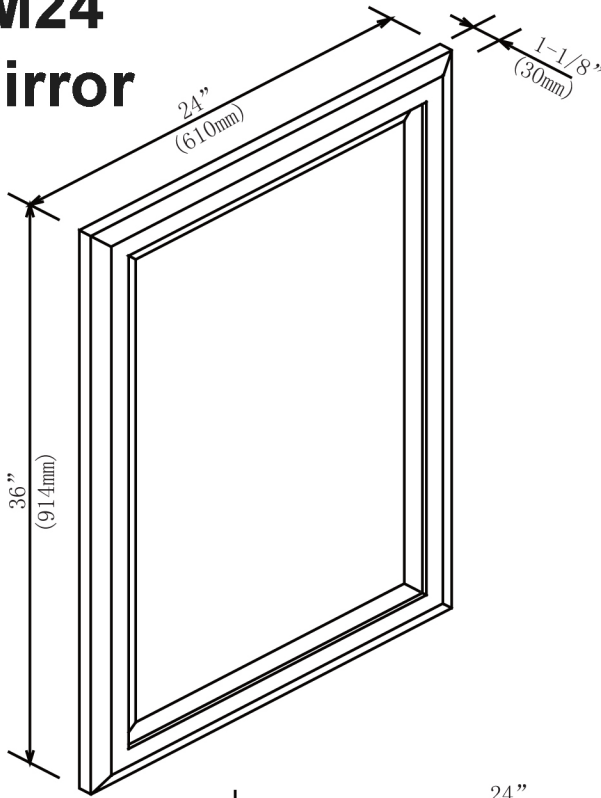

1510-M24
24" Mirror

SPECIFICATION SHEET

Features

Materials: Oak solids
Mirror: 1" Beveled edge
Mounting: Wire

Colors / Finish

1510-Light Gray