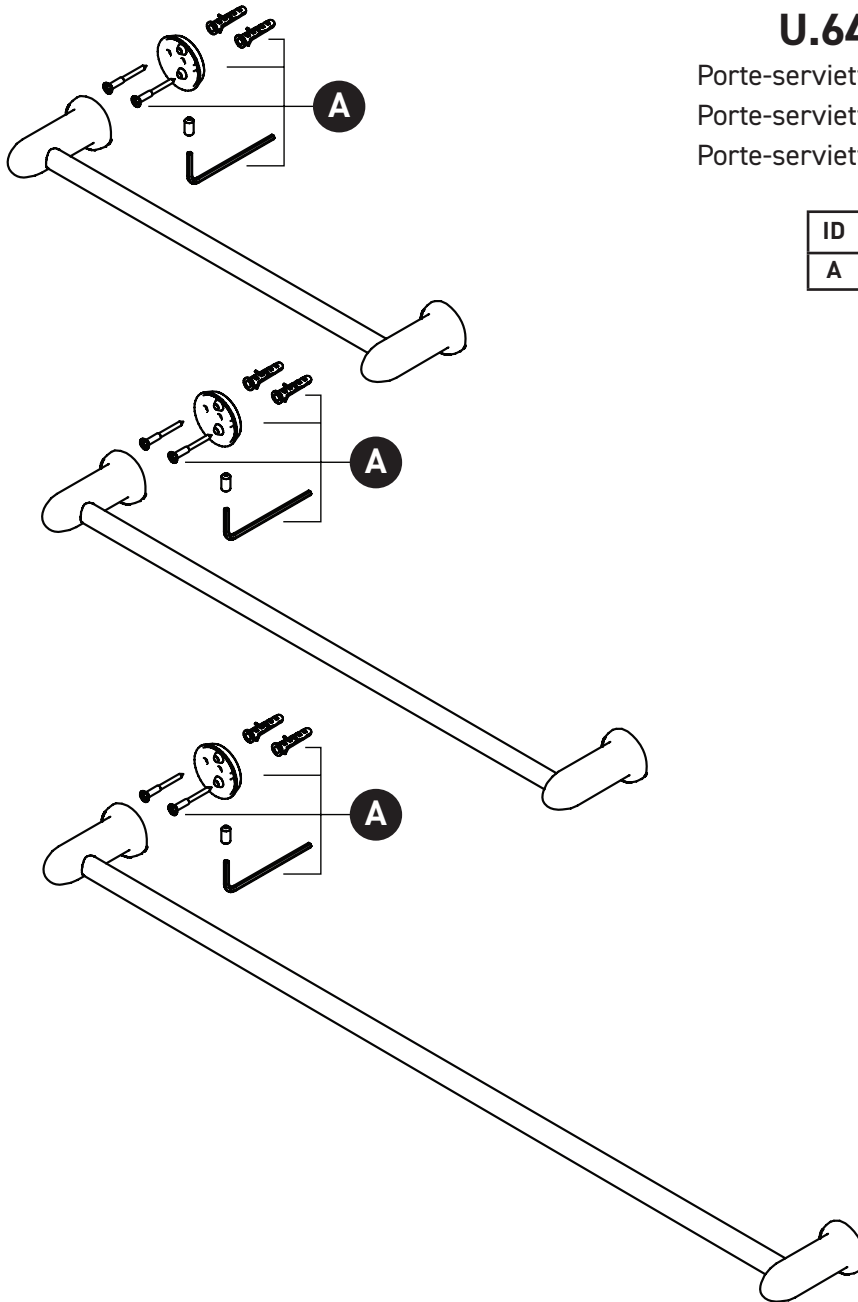

ORDER BY PART NUMBER

ILLUSTRATED PARTS

U.6440 U.6441 U.6442

Holborn™ 18 Inch Single Towel Bar

Holborn™ 24 Inch Single Towel Bar

Holborn™ 30 Inch Single Towel Bar

ID	Kit Number	Finish
A	9.18545	N/A

***Finish Determined by Suffix**

ILLUSTRATIONS DES PIÈCES

U.6440 U.6441 U.6442

Porte-serviettes simple Holborn™ 18 pouces

Porte-serviettes simple Holborn™ 24 pouces

Porte-serviettes simple Holborn™ 30 pouces

ID	Référence du kit	Finition
A	9.18545	N/A