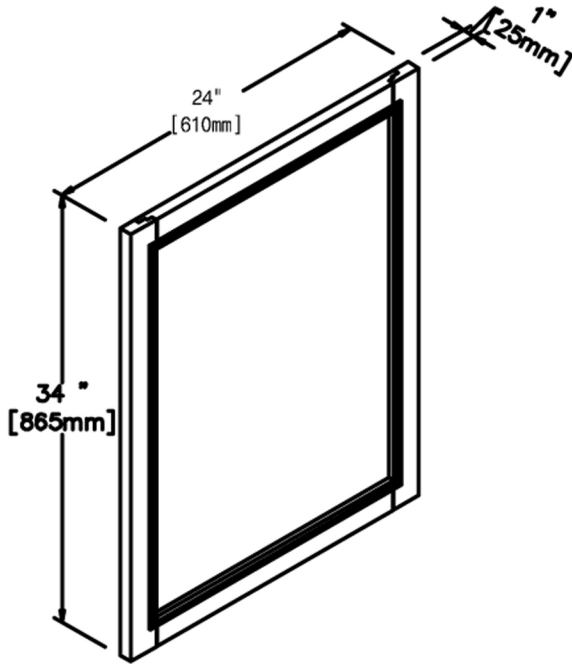

## 24" Mirror

#### Features

Materials: Poplar Solids with Walnut Veneers  
 Mirror metal trim: Powder-coated Gunmetal Gray  
 Metal trim: 1/4" Solid metal  
 Mirror: No bevel  
 Glass: 19-1/4" x 29-1/4"