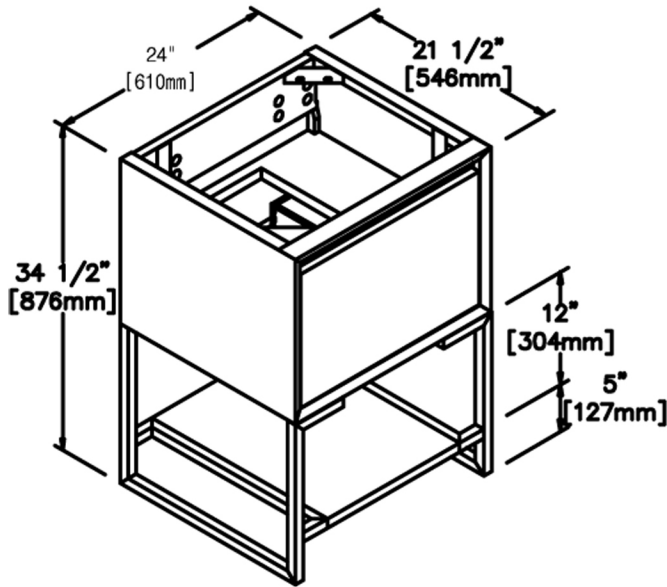

# 1505-V24 24" Vanity

### Features

- Materials: Poplar Solids with Walnut Veneers
- Drawers: 1
- Drawer Boxes: 1/2" Solid Pine, English dovetail
- Glides: Push open
- Shelves: 1 (concealed-fixed), 1 (open)
- Metal trim: 1-1/4" metal plate, powder coated Gunmetal Gray
- Metal legs: 1" Square tube, Powder-coated Gunmetal Gray
- Back panel: Fully covered
- Side panels: 1" PB with Walnut Veneers