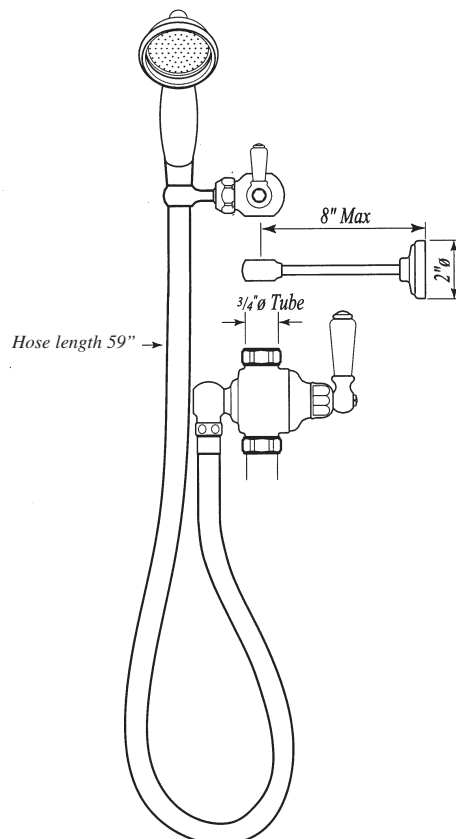

EDWARDIAN RISER DIVERTER WITH HANDSHOWER, HOSE AND PARKING BRACKET

ROHL Perrin & Rowe® Bath

U.5383NLS (Metal Levers and Handshower)

FEATURES

- For use with exposed thermostatic mixer, thermostatic outlet and riser
- 59" flexible metal hose

COLORS/FINISHES

- Polished Chrome
- Polished Nickel
- Satin Nickel
- English Bronze
- Inca Brass

WARRANTY

- Limited Lifetime

U.5383N Spare Parts