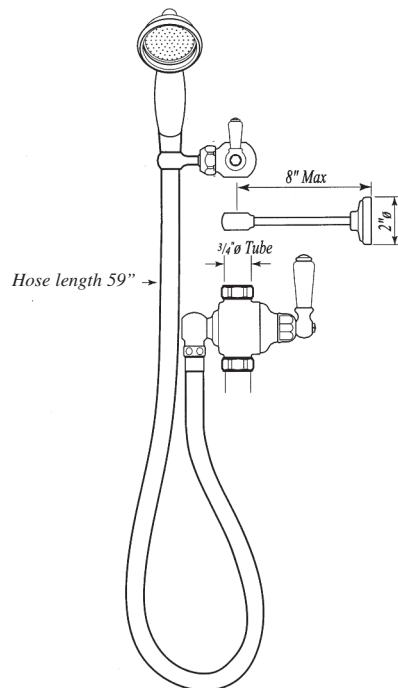

EDWARDIAN RISER DIVERTER KIT INCLUDING U.5383 AND U.5394

ROHL Perrin & Rowe® Bath

U.5373N (Porcelain Levers and Handshower)

FEATURES

- 8" riser outlet and riser diverter package for exposed thermostatic shower package or exposed tub/shower valve packages
- 59" flexible metal hose

COLORS/FINISHES

- Polished Chrome
- Polished Nickel
- Satin Nickel
- English Bronze
- Inca Brass

WARRANTY

- Limited Lifetime

U.5373N Spare Parts