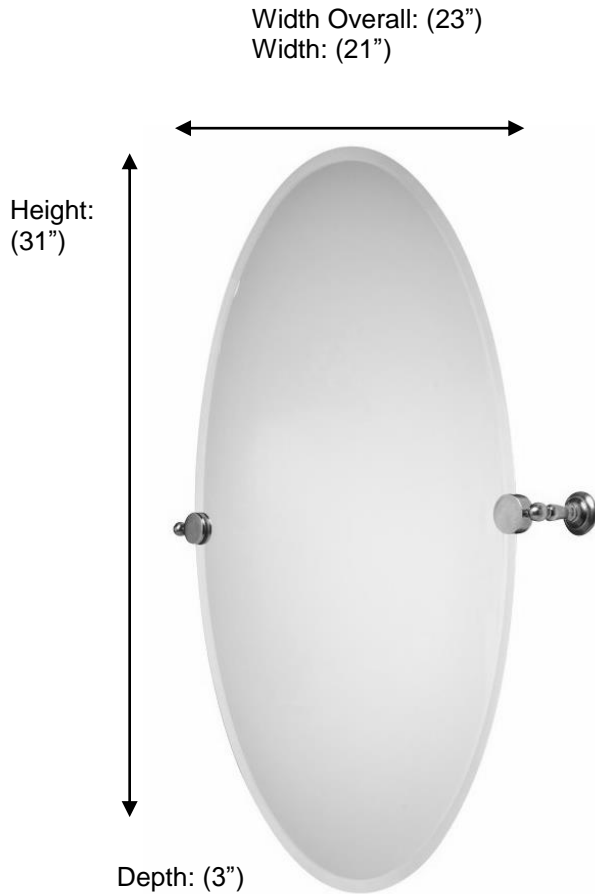

KINGSTON

41092 OVAL PIVOT MIRROR

(Shown with 41092 Mirror and 66304 support)

**Description:**

Kingston oval pivot mirror

Finishes:

CR – Chrome
PV – Polished Brass
UB – Unlaquered Brass
NI – Polished Nickel
ES – Satin Nickel

Material:

Brass

Method of Fixing:

Direct to wall

Country of Origin:

Portugal

All Dimensions are approximate