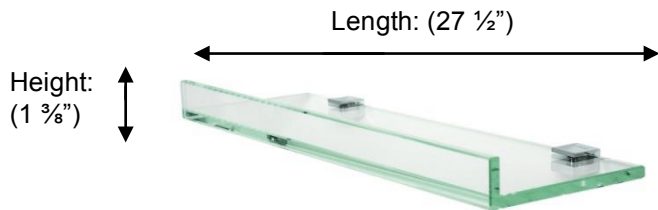

POMBO™

Tetris R PTR126070 Glass Shelf

Depth: (4 1/2")
Lip height: (1")

**Description:**

Glass shelf with 1" front lip and square backplate

Finishes:

CR – Chrome
NI – Polished Nickel
ES – Satin Nickel

Material:

Brass
Glass

Method of Fixing:

Direct to wall

Profile:

Square

Country of Origin:	Portugal
---------------------------	----------

All Dimensions are approximate