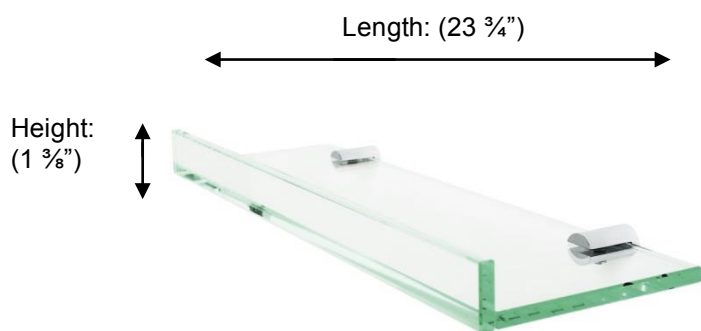

POMBO™

Archis PA126060 Glass Shelf

Depth: (4 1/2")
Lip height: (1")

**Description:**

Glass shelf with 1" front lip and round backplate

Finishes:

CR – Chrome
NI – Polished Nickel
ES – Satin Nickel

Material:

Brass
Glass

Method of Fixing:

Direct to wall

Profile:

Round

Country of Origin:

Portugal

All Dimensions are approximate