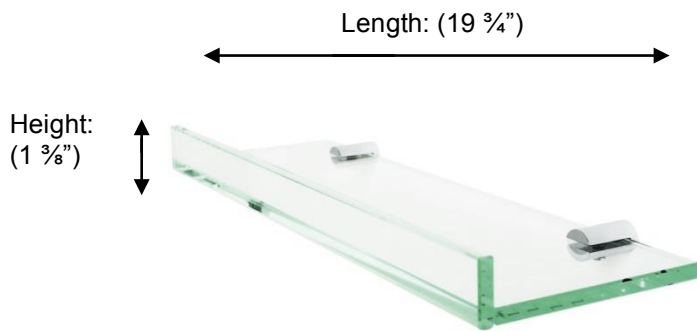

POMBO™

Archis PA126050 Glass Shelf

Depth: (4 1/2")
Lip height: (1")

**Description:**

Glass shelf with 1" front lip and round backplate

Finishes:

CR – Chrome
NI – Polished Nickel
ES – Satin Nickel

Material:

Brass
Glass

Method of Fixing:

Direct to wall

Profile:

Round

Country of Origin:	Portugal
---------------------------	----------

All Dimensions are approximate