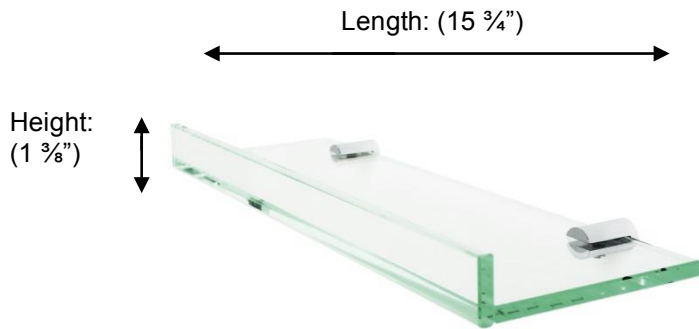

POMBO™

Archis PA126040 Glass Shelf

Depth: (4 1/2")
Lip height: (1")

**Description:**

Glass shelf with 1" front lip and round backplate

Finishes:

CR – Chrome
NI – Polished Nickel
ES – Satin Nickel

Material:

Brass
Glass

Method of Fixing:

Direct to wall

Profile:

Round

| | |
|---------------------------|----------|
| Country of Origin: | Portugal |
|---------------------------|----------|

All Dimensions are approximate