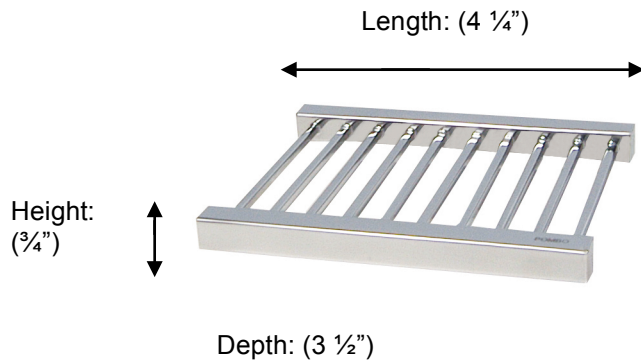

POMBO™

Tetris R PTR632 Soap Dish Holder

**Description:**

Freestanding Soap Dish Holder

Finishes:

CR – Chrome
NI – Polished Nickel
ES – Satin Nickel

Material:

Brass

Profile:

Square

Country of Origin:	Portugal
---------------------------	----------

All Dimensions are approximate