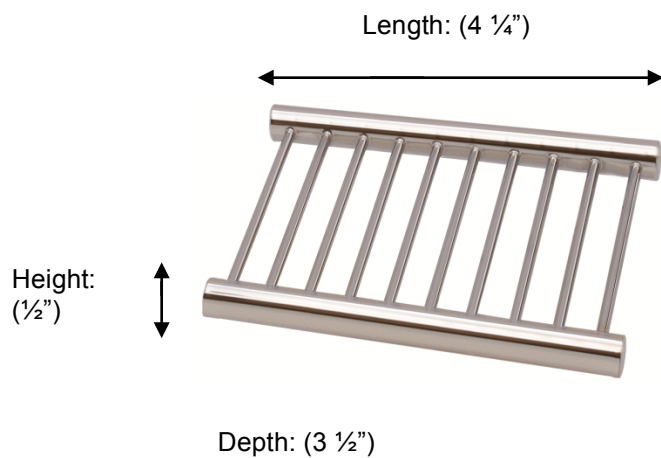

POMBO™

Omnia PO632 Soap Dish Holder

**Description:**

Freestanding Soap Dish Holder

Finishes:

CR – Chrome

NI – Polished Nickel

ES – Satin Nickel

Material:

Brass

Profile:

Round

Country of Origin:	Portugal
---------------------------	----------

All Dimensions are approximate