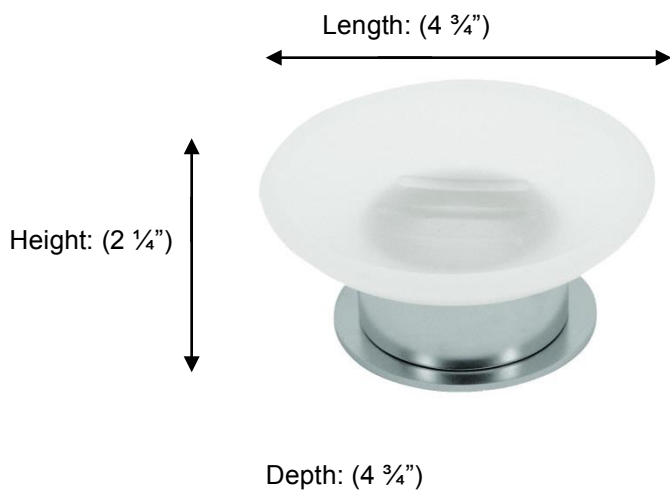

POMBO™

Scirocco PSC635 Soap Dish Holder

**Description:**

Freestanding Soap Dish Holder

Finishes:

CR – Chrome
NI – Polished Nickel
ES – Satin Nickel

Material:

Brass
Frosted glass

| | |
|--|----------|
| Country of Origin: | Portugal |
|  | |

All Dimensions are approximate