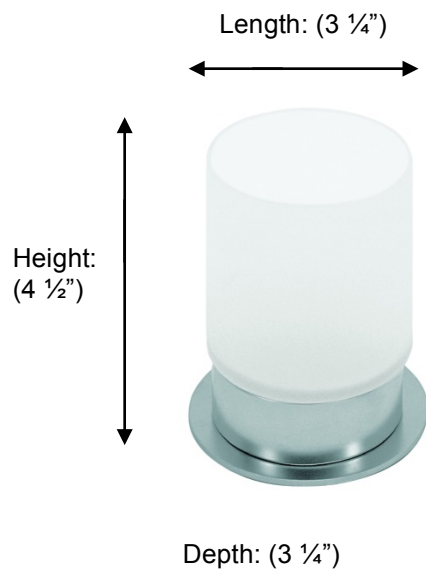

POMBO™

Scirocco

PSC615 Tumbler Holder

**Description:**

Freestanding Tumbler Holder

Finishes:

CR – Chrome

NI – Polished Nickel

ES – Satin Nickel

Material:

Brass

Frosted Glass

Country of Origin:	Portugal
---------------------------	----------

All Dimensions are approximate