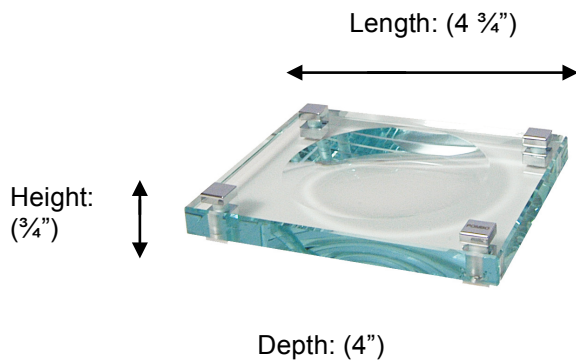

## Tetris R PTR980 Soap Dish Holder

**Description:**

Freestanding Glass Soap Dish Holder with finished feet

**Finishes:**

CR – Chrome  
NI – Polished Nickel  
ES – Satin Nickel

**Material:**

Glass, Brass

<b>Country of Origin:</b>	Portugal
---------------------------	----------

All Dimensions are approximate