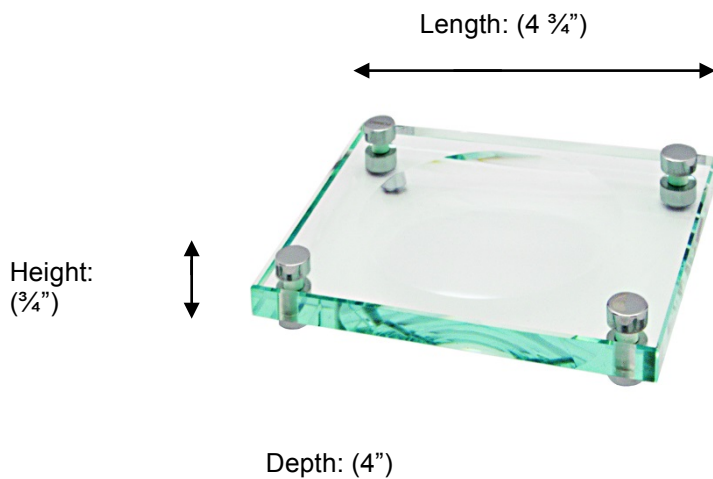

POMBO™

OMNIA PO980 Soap Dish Holder

**Description:**

Freestanding Glass Soap Dish Holder with finished feet

Finishes:

CR – Chrome
NI – Polished Nickel
ES – Satin Nickel

Material:

Glass, Brass

Country of Origin:	Portugal
---------------------------	----------

All Dimensions are approximate