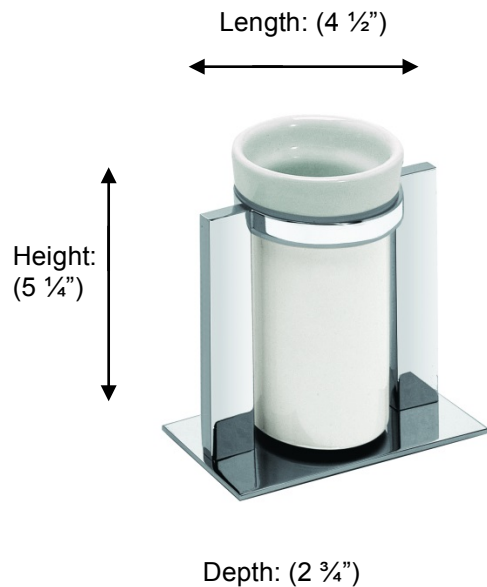

POMBO™

Sensis PS615 Contemporary Tumbler Holder

**Description:**

Freestanding Tumbler Holder

Finishes:

CR – Chrome

NI – Polished Nickel

ES – Satin Nickel

Material:

Brass, Ceramic

Country of Origin:	Portugal
---------------------------	----------

All Dimensions are approximate