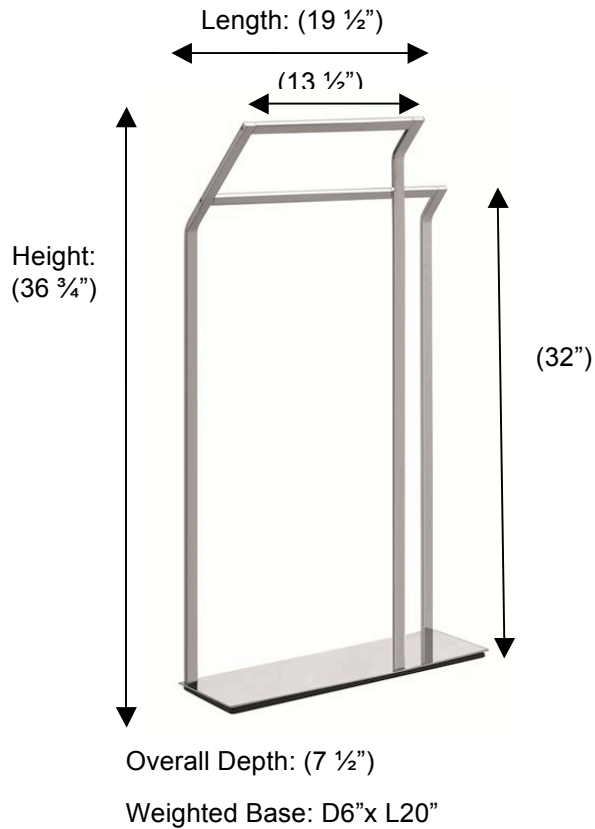

POMBO™

SENSIS

PS899 Freestanding Towel Rail

Description:
Freestanding Towel Rail

Finishes:
CR – Chrome
NI – Polished Nickel
ES – Satin Nickel

Material:
Brass

Country of Origin:	Portugal
	

All Dimensions are approximate