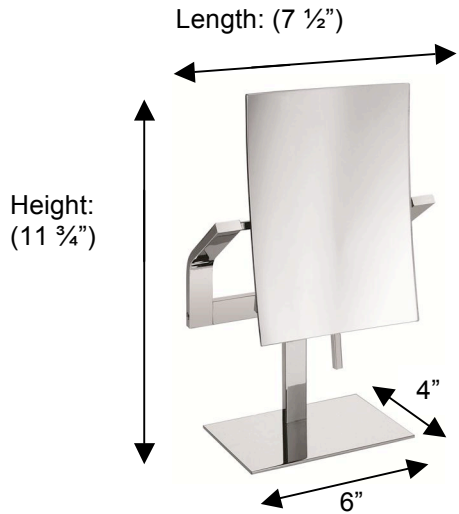

POMBO™

SENSIS

PS777 Magnifying mirror with stand

Mirror: 7 1/2"H x 5 1/2"W

Description:

Table top magnifying mirror with stand

Magnification: x3**Finishes:**

CR – Chrome

NI – Polished Nickel

ES – Satin Nickel

Material:

Brass

Glass

Country of Origin:	Portugal
---------------------------	----------

All Dimensions are approximate