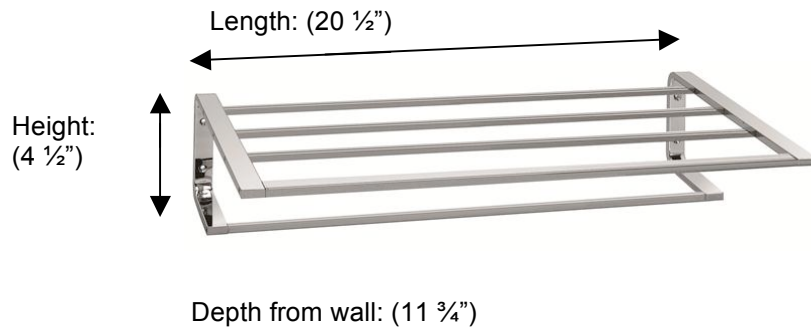

POMBO™

SENSIS

PS154 Towel Rack

**Description:**

Towel Rack

Finishes:

CR – Chrome

NI – Polished Nickel

ES – Satin Nickel

Material:

Brass

Method of Attachment:

Direct to wall

| | |
|---------------------------|----------|
| Country of Origin: | Portugal |
|---------------------------|----------|

All Dimensions are approximate