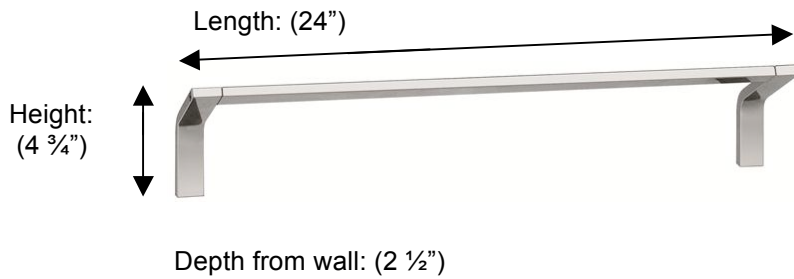

POMBO™

SENSIS

PS146060 Single Towel Rail

**Description:**

Single Towel Rail

Finishes:

CR – Chrome

NI – Polished Nickel

ES – Satin Nickel

Material:

Brass

Attachment:

Direct to wall

Country of Origin:

Portugal

All Dimensions are approximate