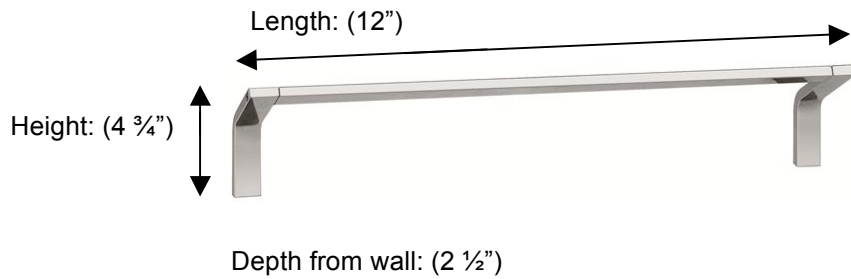

POMBO™

SENSIS

PS146030 Single Towel Rail

**Description:**

Single Towel Rail

Finishes:

CR – Chrome

NI – Polished Nickel

ES – Satin Nickel

Material:

Brass

Attachment:

Direct to wall

Country of Origin:

Portugal

All Dimensions are approximate