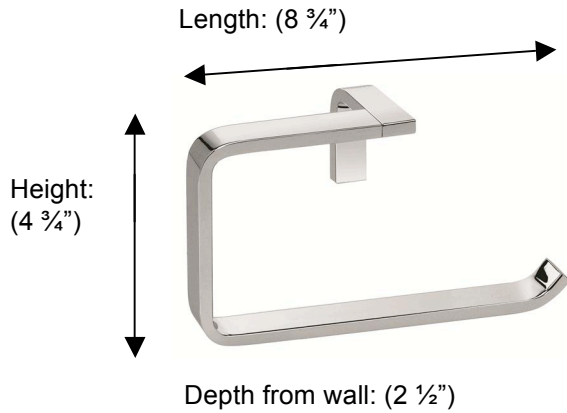

POMBO™

SENSIS

PS241 Towel Ring

Description:

Towel Ring

Finishes:

CR – Chrome

NI – Polished Nickel

ES – Satin Nickel

Material:

Brass

Attachment:

Direct to wall

Country of Origin:	Portugal

All Dimensions are approximate