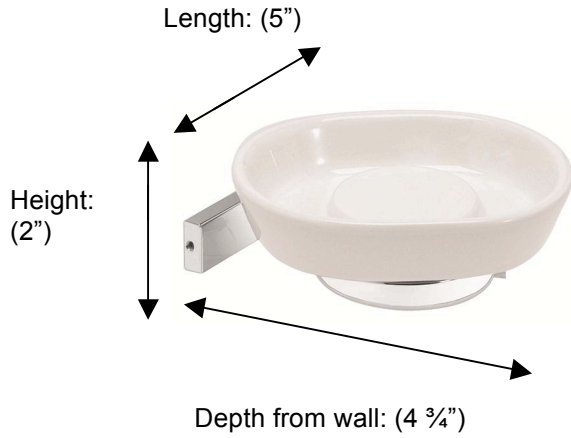

### PS135 Soap Dish Holder

**Description:**  
Soap Dish Holder

**Finishes:**  
CR – Chrome  
NI – Polished Nickel  
ES – Satin Nickel

**Material:**  
Brass  
Ceramic Soap Dish

**Method of attachment:**  
Direct to wall

<b>Country of Origin:</b>	Portugal
---------------------------	----------

All Dimensions are approximate