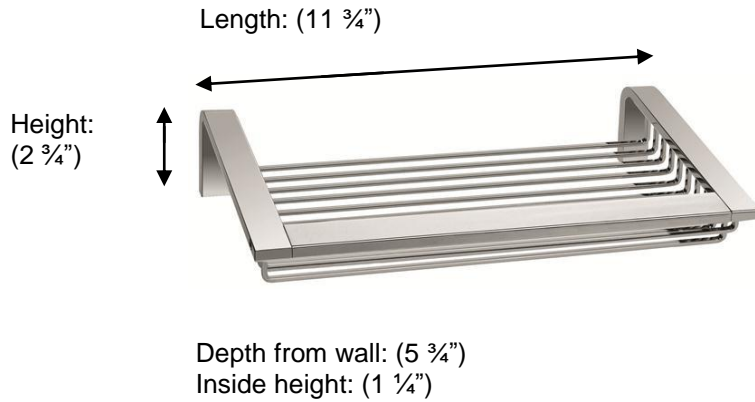

POMBO™

SENSIS

PS233 Soap & Sponge Basket

Description:

Soap & Sponge Basket

Finishes:

CR – Chrome

NI – Polished Nickel

ES – Satin Nickel

Material:

Brass

Method of Attachment:

Direct to wall

Country of Origin:	Portugal

All Dimensions are approximate