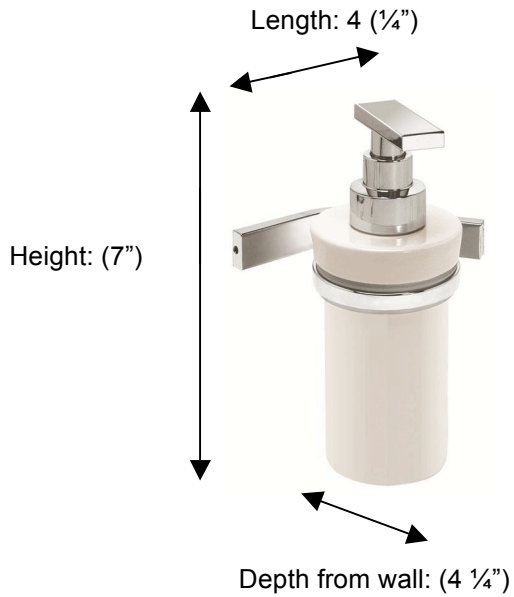

POMBO™

SENSIS

PS231 Liquid Soap Dispenser

Description:
Liquid Soap Dispenser

Finishes:
CR – Chrome
NI – Polished Nickel
ES – Satin Nickel

Material:
Brass
Ceramic dispenser

Attachment:
Direct to wall

Country of Origin:	Portugal
---------------------------	----------

All Dimensions are approximate