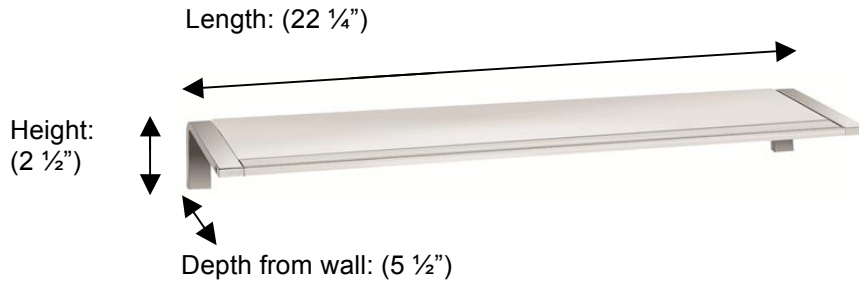

### PS225 Glass Shelf

**Description:**

Glass Shelf

**Finishes:**

CR – Chrome

NI – Polished Nickel

ES – Satin Nickel

**Material:**

Brass

Glass - frosted

**Attachment:**

Direct to wall

<b>Country of Origin:</b>	Portugal
---------------------------	----------

All Dimensions are approximate