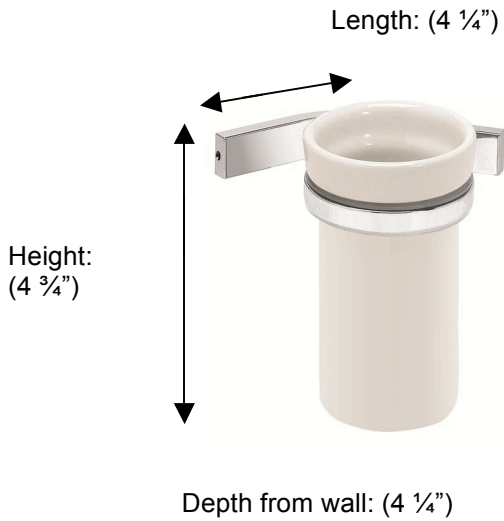

### PS115 Tumbler Holder

**Description:**  
Tumbler Holder

**Finishes:**  
CR – Chrome  
NI – Polished Nickel  
ES – Satin Nickel

**Material:**  
Brass  
Ceramic tumbler

**Attachment:**  
Direct to wall

<b>Country of Origin:</b>	Portugal
---------------------------	----------

All Dimensions are approximate