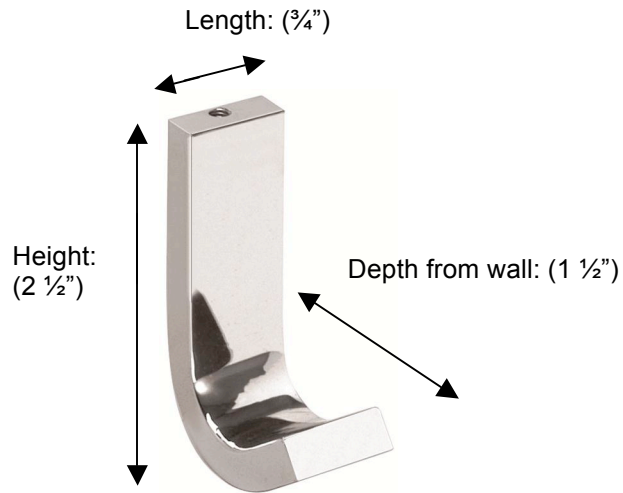

POMBO™

SENSIS

PS102 Robe Hook

**Description:**

Robe Hook

Finishes:

CR – Chrome

NI – Polished Nickel

ES – Satin Nickel

Material:

Brass

Attachment:

Direct to wall

Country of Origin:	Portugal
---------------------------	----------

All Dimensions are approximate