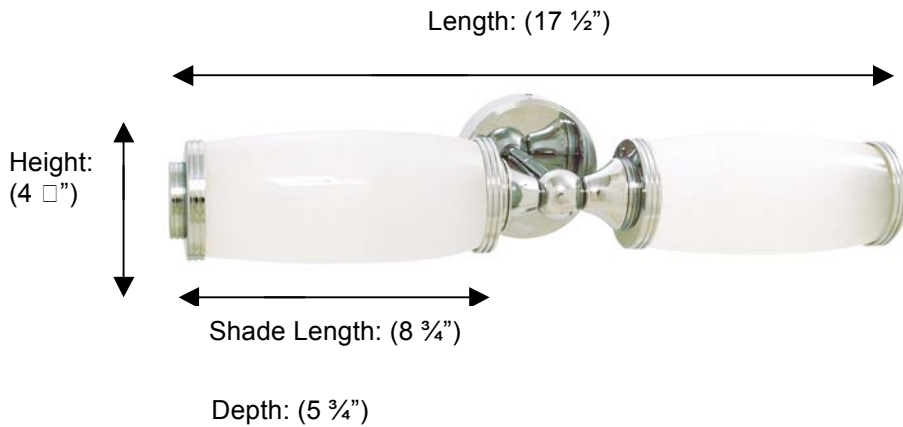

ASTORIA

30951 Double wall light with frosted glass shades

**Description:**

UL Bathroom Double Wall Light with Glass Tube Shades

Finishes:

CR Chrome
NI – Polished Nickel
ES – Satin Nickel

Material:

Brass
Frosted glass

Wattage:

Max 60 watts

Lamp:

Candelabra base or round orb base small

Country of Origin:	Portugal
	

All Dimensions are approximate