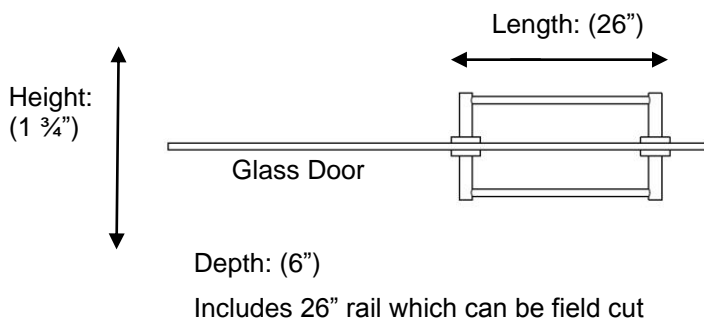

ESSENTIALS/PORTO

67579 Shower Door Kit

Top View

Description:

Towel rail with Porto backplates and double rail

Finishes:

CR – Chrome
NI – Polished Nickel
ES – Satin Nickel

Material:

Brass
Rubber

Method of Fixing:

Direct to glass door

Country of Origin:

Portugal

All Dimensions are approximate