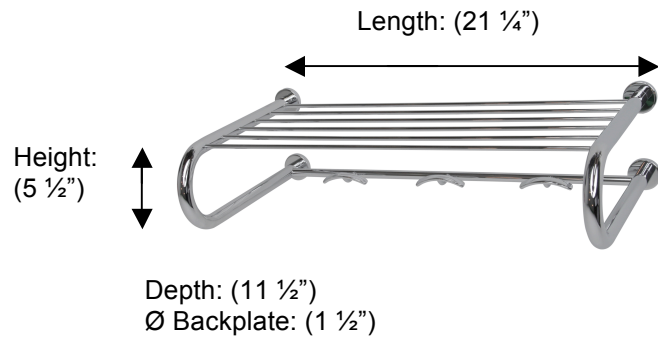

ESSENTIALS

57204 Towel Rack with Three Hooks

**Description:**

Towel rack with three hooks

Finishes:

CR – Chrome

NI – Polished Nickel

ES – Satin Nickel

Material:

Brass

Method of Fixing:

Direct to wall

Country of Origin:	Portugal
---------------------------	----------

All Dimensions are approximate